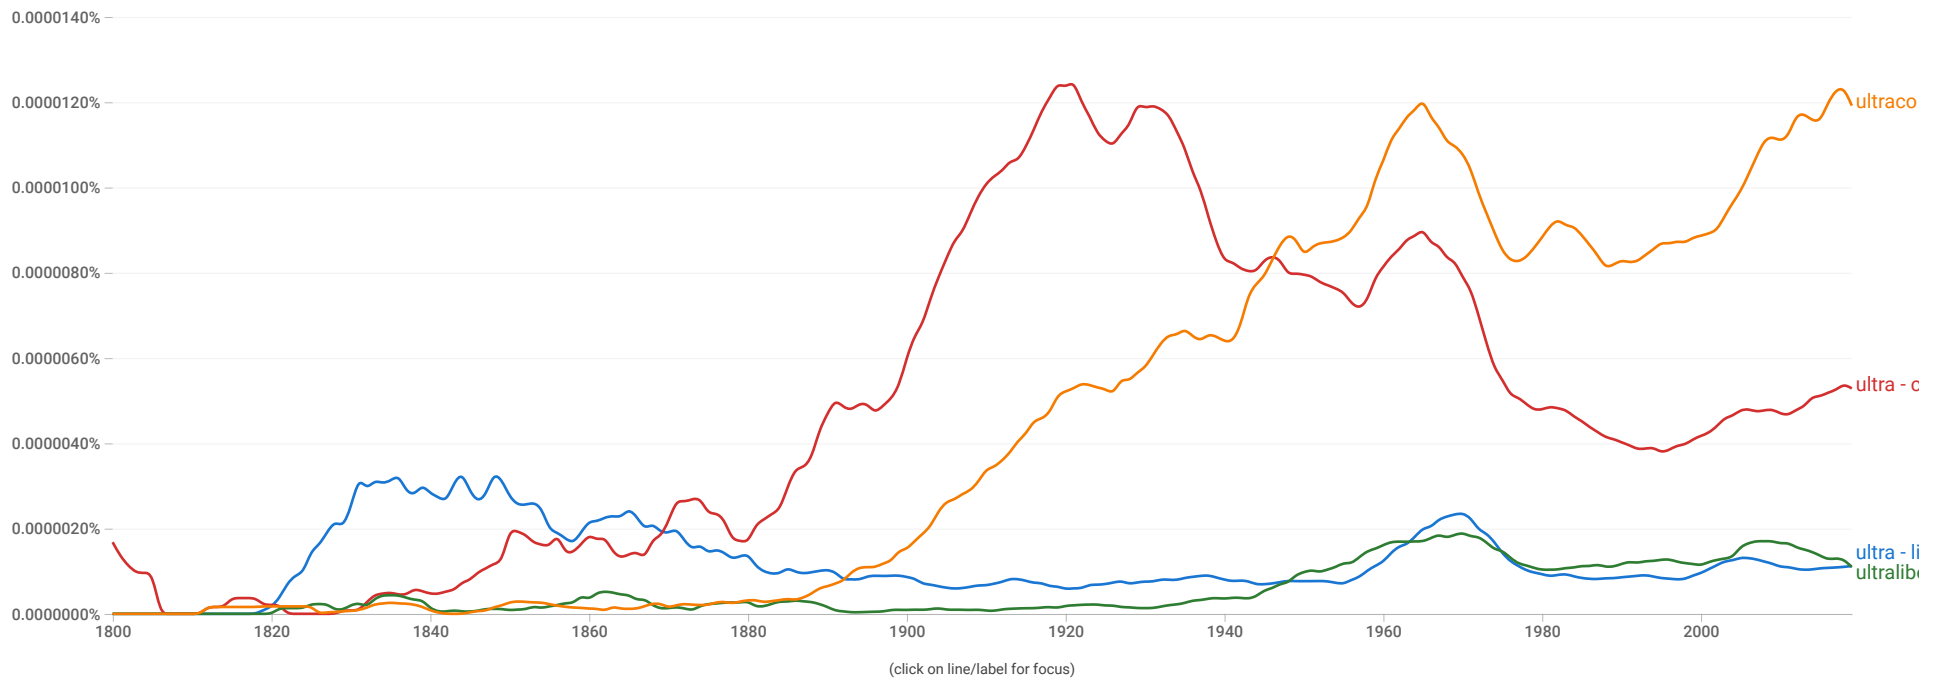

Google Books Ngram Viewer

Q ultra-liberal,ultra-conservative,ultraliberal,ultraconservative X ?

1800 - 2019 American English (2019) Case-Insensitive Smoothing

- Replaced **ultra-liberal** with **[ultra - liberal]** to match how we processed the books.
- Replaced **ultra-conservative** with **[ultra - conservative]** to match how we processed the books.

Search in Google Books

ultraliberal > 1800 - 1877 1878 - 1964 1965 - 1971 1972 - 2009 2010 - 2019 English (2019)

ultraconservative > 1800 - 1920 1921 - 1960 1961 - 1968 1969 - 2010 2011 - 2019 English (2019)