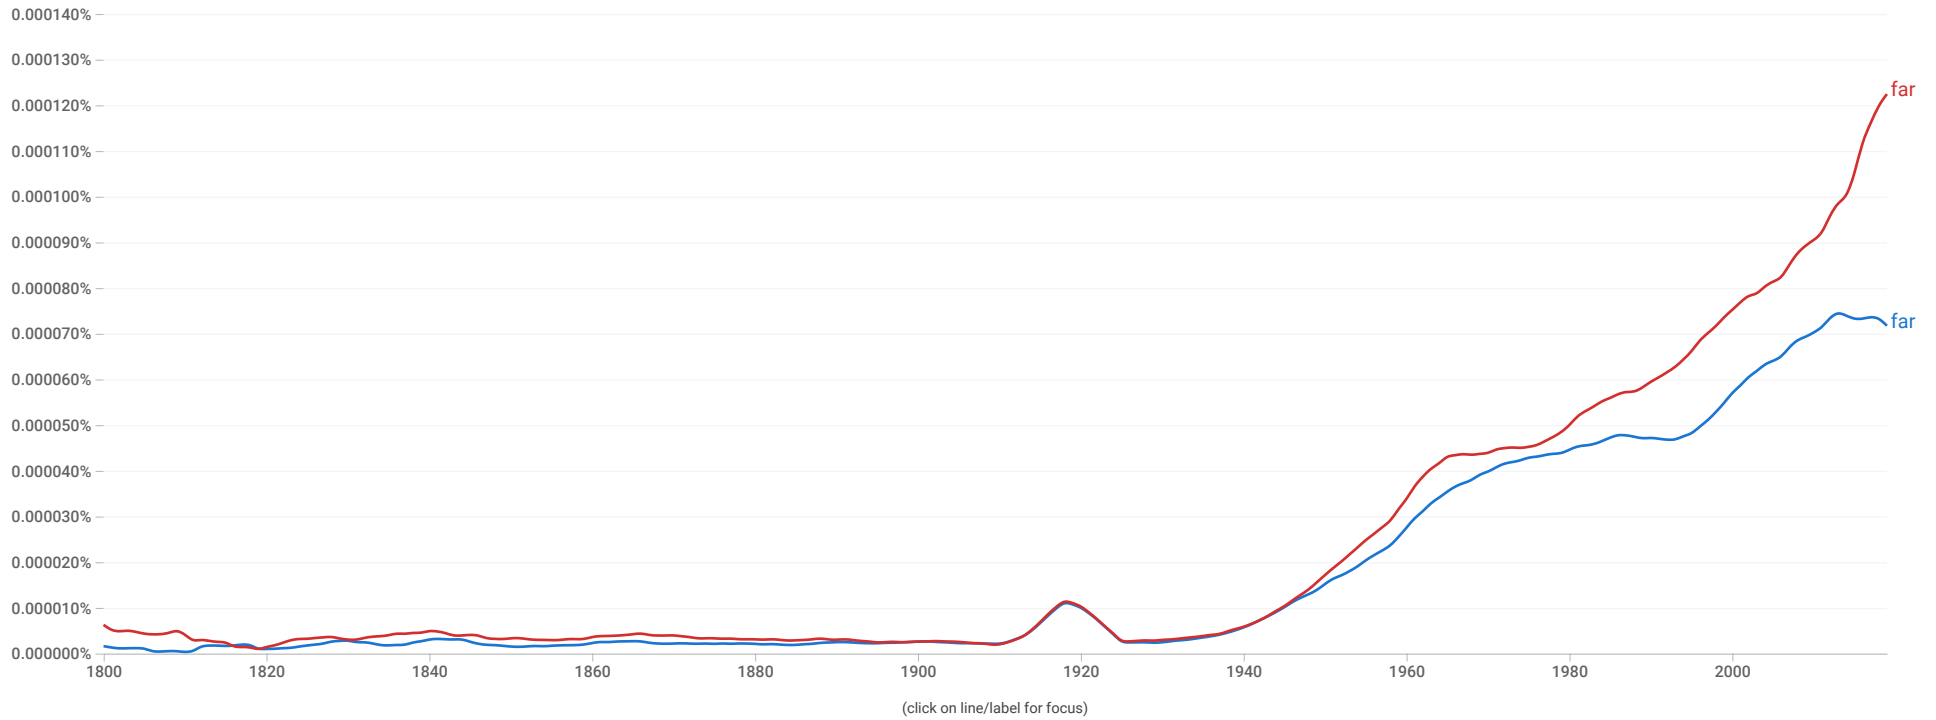

Google Books Ngram Viewer

Q far left,far right X ?

1800 - 2019 American English (2019) Case-Insensitive Smoothing

Search in Google Books

far left > 1800 - 1941 1942 - 2003 2004 - 2009 2010 - 2014 2015 - 2019 English (2019)

far right > 1800 - 1928 1929 - 2004 2005 - 2010 2011 - 2015 2016 - 2019 English (2019)