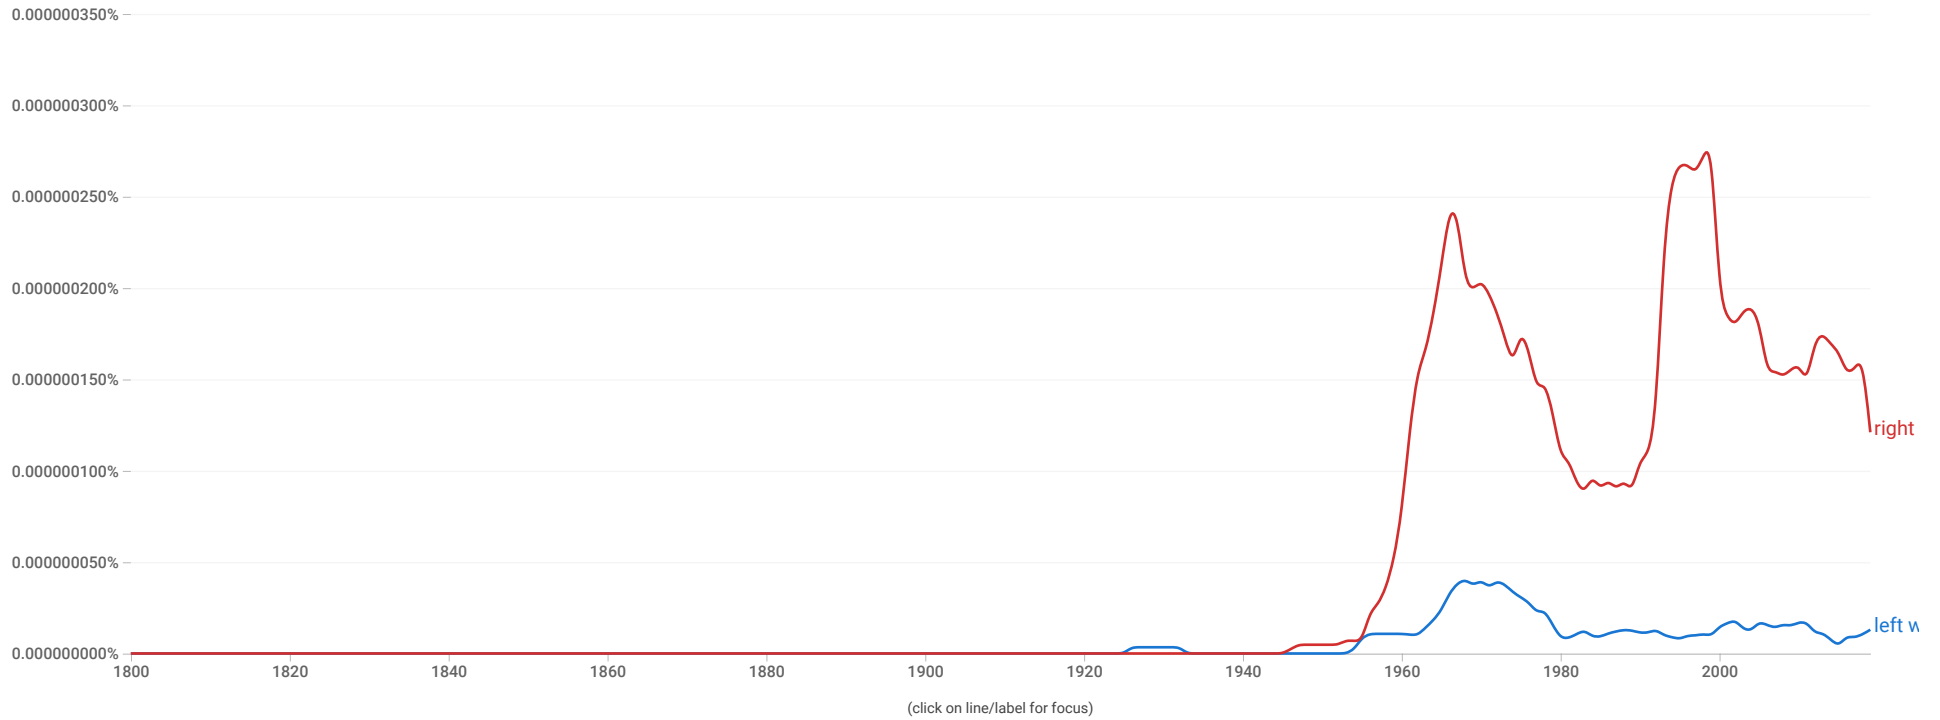

Google Books Ngram Viewer

Q left wing extremist,right wing extremist ✕ ?

1800 - 2019 American English (2019) Case-Insensitive Smoothing

Search in Google Books

left wing extremist > 1800 - 1964 1965 - 1967 1968 - 1969 1970 - 2009 2010 - 2019 English (2019)

right wing extremist > 1800 - 1964 1965 - 1993 1994 - 1996 1997 - 2012 2013 - 2019 English (2019)